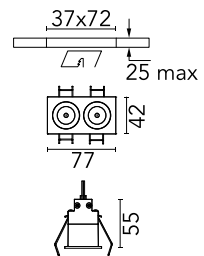

Are you a professional and your project needs consulting and support?

[BOOK AN APPOINTMENT](#)

Main specifications

Mounting	Ceiling recessed
Environments	Indoor dry location
Light Source Type	LED
LED type	Power LED
Number of heads	1
Power (W)	6.5
System power (W)	7
Source flux (lm)	570
System flux (lm)	464

Physical

Colour	White/Black
Trim	Yes
Orientation	Fixed
Recessed depth (mm)	150
Length (mm)	77
Net weight (kg)	0.25
IP internal	20
IP external	55

Download

Mounting instructions [↓ PDF](#)

Photometric Files