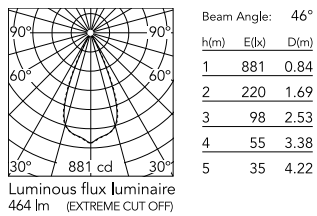

Physical

Colour	White/Black
Trim	Yes
Orientation	Fixed
Recessed depth (mm)	150
Length (mm)	77
Net weight (kg)	0.25
IP internal	20
IP external	55

Download

Mounting instructions [↓ PDF](#)

Photometric Files

LDT / IES [↓ ZIP](#)

Technical Drawings

2D [↓ ZIP](#)

3D [↓ ZIP](#)

[↓ ZIP](#) Bim

Schematic light drawing

Ecodesign and Energy Labelling

Replaceable (LED only)
light source by a
professional

Replaceable control
gear by a professional

Photometric

Lighting type	Direct
Light distribution	Symmetric
CCT (K)	3000
CRI>	90
LED Life / Failure Ratio	L80B50
Beam angle C0-180 (°)	46
Beam angle C90-270 (°)	46