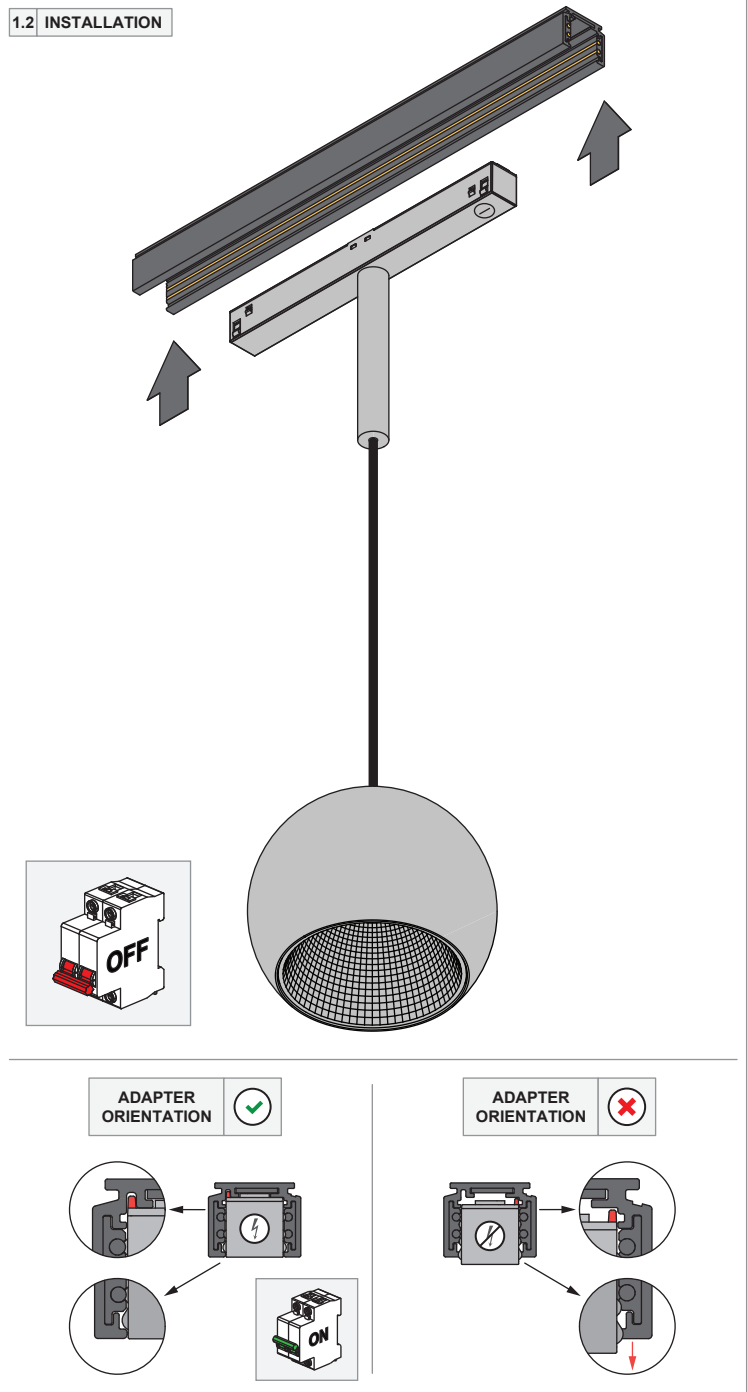

Marbul suspension track 48V LED GI

134800XX_134801XX_134802XX_134803XX_134804XX_134805XX

1.1 INSTALLATION

1.2 INSTALLATION

2.1 UNINSTALL

2.2 UNINSTALL

2.3 UNINSTALL