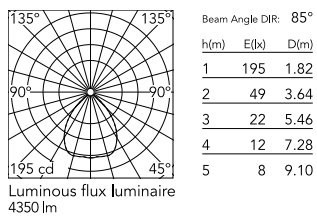

Mounting	Floor
Environments	Outdoor wet location
Light Source Type	Bulb
Lamp holders	E27
Icos	HSGS
Number of heads	1
Power (W)	230

Physical

Colour	Panama
Orientation	Fixed
Length (mm)	580
Net weight (kg)	24
Package height (mm)	0
Package width (mm)	0
Package length (mm)	0
Package volume (m3)	0.78
IP internal	44
IP external	44

Schematic light drawing

Photometric

Lighting type	Direct
Light distribution	Symmetric
Beam angle C0-180 (°)	85
Beam angle C90-270 (°)	85

Electrical

Insulation class	II
Frequency (Hz)	50/60
Main voltage (Vac)	220-250
Dimmable	Yes
Dimming interface	Remote Dimmable (Dimmer Not Included)
Emergency type	No
Batteries inside	No
Charging min time	NO