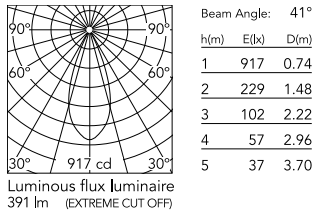

Physical

Colour	Black/Bronze
Trim	Yes
Orientation	Fixed
Recessed depth (mm)	75
Length (mm)	77
Net weight (kg)	0.25
IP internal	20
IP external	55

Download

[Mounting instructions](#) PDF

Photometric Files

[LDT / IES](#) ZIP

Technical Drawings

[2D](#) ZIP

[3D](#) ZIP

[Bim](#) ZIP

Schematic light drawing

Ecodesign and Energy Labelling

Replaceable (LED only)
light source by a
professional

Replaceable control
gear by a professional

Photometric

Lighting type	Direct
Light distribution	Symmetric
CCT (K)	3000
CRI>	90
LED Life / Failure Ratio	L80B50
Beam angle C0-180 (°)	46
Beam angle C90-270 (°)	46

Electrical

Insulation class	II
Frequency (Hz)	50/60
Main voltage (Vac)	220-240
LED voltage Vf (Vdc)	7.2
LED current (mA)	900
Driver	Remote included
Dimmable	Yes
Dimming type	Dimmable Casambi