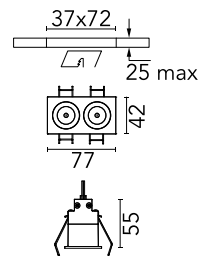

FLOS

05.1037.14ACB Black/Bronze

Light Shadow Fixed Trim Casambi Version 2 Spots Optic Wide Flood NEW

Designed by FLOS Architectural, 2022

Recessed integrated luminaire with 2 LED lighting spots. Remote power supply included (220-240V).

Are you a professional and your project needs consulting and support?

[BOOK AN APPOINTMENT](#)

Main specifications

Mounting	Ceiling recessed
Environments	Indoor dry location
Light Source Type	LED
LED type	Power LED
Number of heads	1
Power (W)	6.5
System power (W)	7
Source flux (lm)	570
System flux (lm)	391

Physical

Colour	Black/Bronze
Trim	Yes
Orientation	Fixed
Recessed depth (mm)	75
Length (mm)	77
Net weight (kg)	0.25
IP internal	20
IP external	55

Download

[Mounting instructions](#) PDF

Photometric Files

[LDT / IES](#) ZIP