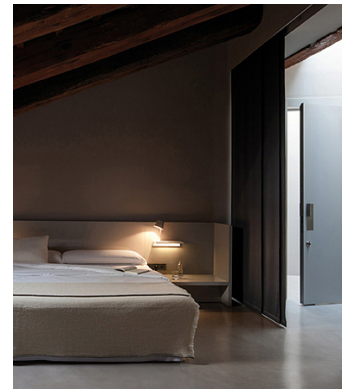

SUITE

Design by Jordi Vilardell & Meritxell Vidal.

VIBIA
LIGHT IS CREATION

Reference

6045.

Application

Wall Lamps

Installation type

Surface

Description

Suite is a wall lamp that boasts different functions, where matter and light are integrated in a single body. Suite houses a stand as well as LED lighting. Designed by Jordi Vilardell & Meritxell Vidal. Available in two finishes: dark brown and white.

Diffuser

Polycarbonate diffuser

Materials

Body: Aluminum
Diffuser: Polycarbonate
Base: Steel
Shade: Aluminum

Finish

6045-14 Matt dark-brown lacquer (RAL 8019)

6045-93 Matt white lacquer (RAL 9016)

Sketch

Electrical characteristics

1 x LED STRIP 24V 1,63W
AND
1 x LED 4,5W 350mA

Total 6.1 W

Led 2700K CRI >80 622 lm 101 lm/W

Fixture: 116 lm 19 lm/W

Driver included: CV - Contant Voltage 350 mA 200-240V 50Hz

Electronic dimming NO DIM

Technical characteristics

- LED on/off switch under the shelf
- Reading light mounted on shelf
- Reading light matt mink lacquer Pantone 407C matt

Physical characteristics

1 Box / 0.29 x 0.38 x 0.38 m. / Vol. 0.0418 m³ /
Gross weight 2.7 kg. / Net weight 2.4 kg.

Installation and assembly

Please, see the installation manual

Light distribution

Reading

Lamp having a light beam whose main function is to supply sufficient light for reading.

Photometric data

Certificates