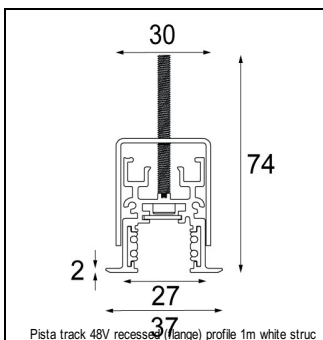

PISTA TRACK 48V ELECTRICAL/MECHANICAL (SURFACE) CONNECTION 90° INSIDE WHITE
13418109	PISTA TRACK 48V ELECTRICAL/MECHANICAL (RECESSED) CONNECTION 180° WHITE STRUC
13419732	PISTA TRACK 48V ELECTRICAL/MECHANICAL (RECESSED) CONNECTION 180° BLACK STRUC
12360509	PISTA TRACK 48V ELECTRICAL/MECHANICAL (UP/DOWN) CONNECTION 180° WHITE STRUC
12360532	PISTA TRACK 48V ELECTRICAL/MECHANICAL (UP/DOWN) CONNECTION 180° BLACK STRUC
	PISTA TRACK 48V ELECTRICAL/MECHANICAL (SURFACE/SUSPENSION) CONNECTION
13418332	PISTA TRACK 48V ELECTRICAL/MECHANICAL (SURFACE/SUSPENSION) CONNECTION
13418309	PISTA TRACK 48V ELECTRICAL/MECHANICAL (RECESSED FLANGE) CONNECTION 90° OUTSIDE
13419609	PISTA TRACK 48V ELECTRICAL/MECHANICAL (RECESSED FLANGE) CONNECTION 90° OUTSIDE
13419632	PISTA TRACK 48V ELECTRICAL/MECHANICAL (RECESSED FLANGE) CONNECTION 90° INSIDE
13419509	PISTA TRACK 48V ELECTRICAL/MECHANICAL (RECESSED FLANGE) CONNECTION 90° INSIDE
13419532	PISTA TRACK 48V ELECTRICAL/MECHANICAL (UP/DOWN) CONNECTION 90° WHITE STRUC
12360309	PISTA TRACK 48V ELECTRICAL/MECHANICAL (UP/DOWN) CONNECTION 90° BLACK STRUC
12360332	PISTA TRACK 48V ELECTRICAL/MECHANICAL (UP/DOWN) CONNECTION 90° BLACK STRUC
	PISTA TRACK 48V ELECTRICAL/MECHANICAL (SUSPENSION) CONNECTION 90° OUTSIDE
13418709	PISTA TRACK 48V ELECTRICAL/MECHANICAL (SUSPENSION) CONNECTION 90° OUTSIDE
13418732	PISTA TRACK 48V RECESSED (FLANGE) ENDPLATES (2) WHITE STRUC
13419409	PISTA TRACK 48V RECESSED (FLANGE) ENDPLATES (2) BLACK STRUC
13419432	PISTA TRACK 48V RECESSED (FLANGE) ENDPLATES (2) BLACK STRUC
13411132	PISTA TRACK 48V REC ENDPLATE (2) BLACK STRUC
12360609	PISTA TRACK 48V UP/DOWN ENDPLATES (2) WHITE STRUC
12360632	PISTA TRACK 48V UP/DOWN ENDPLATES (2) BLACK STRUC
13411009	PISTA TRACK 48V SURFACE ENDPLATE (2) WHITE STRUC
13411032	PISTA TRACK 48V SURFACE ENDPLATE (2) BLACK STRUC
12360709	PISTA TRACK 48V UP/DOWN SUSPENSION CABLE 4M WHITE STRUC
12360732	PISTA TRACK 48V UP/DOWN SUSPENSION CABLE 4M BLACK STRUC
13411809	PISTA TRACK 48V TWIN BRACKET WHITE STRUC
13411832	PISTA TRACK 48V TWIN BRACKET BLACK STRUC
13411709	PISTA TRACK 48V TWIN SUSPENSION CABLE 4M WHITE STRUC
13411732	PISTA TRACK 48V TWIN SUSPENSION CABLE 4M BLACK STRUC
13411409	PISTA TRACK 48V SUSPENSION CABLE 4M WHITE STRUC
13411432	PISTA TRACK 48V SUSPENSION CABLE 4M BLACK STRUC
	PISTA SURFACE MOUNTED LED GEAR 48V 75W (FOR SUSPENDED INSTALLATION) BLACK
13418532	PISTA SURFACE MOUNTED LED GEAR 48V 75W (FOR SUSPENDED INSTALLATION) WHITE
13418509	PISTA SURFACE MOUNTED LED GEAR 48V 75W (FOR SURFACE INSTALLATION) BLACK STRUC
13418432	PISTA SURFACE MOUNTED LED GEAR 48V 75W (FOR SURFACE INSTALLATION) WHITE STRUC
13418409	PISTA SURFACE MOUNTED LED GEAR 48V 150W (FOR SUSPENDED INSTALLATION) BLACK
	PISTA SURFACE MOUNTED LED GEAR 48V 150W (FOR SUSPENDED INSTALLATION) WHITE