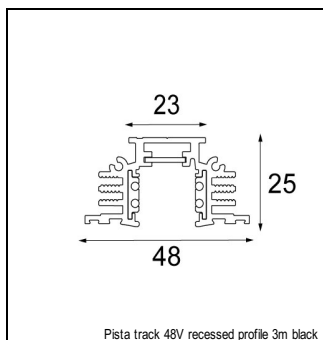

PISTA TRACK 48V ELECTRICAL/MECHANICAL (SURFACE) CONNECTION 90° INSIDE WHITE
13418109	PISTA TRACK 48V ELECTRICAL/MECHANICAL (RECESSED) CONNECTION 180° WHITE STRUC
13419732	PISTA TRACK 48V ELECTRICAL/MECHANICAL (RECESSED) CONNECTION 180° BLACK STRUC
12360509	PISTA TRACK 48V ELECTRICAL/MECHANICAL (UP/DOWN) CONNECTION 180° WHITE STRUC
12360532	PISTA TRACK 48V ELECTRICAL/MECHANICAL (UP/DOWN) CONNECTION 180° BLACK STRUC
	PISTA TRACK 48V ELECTRICAL/MECHANICAL (SURFACE/SUSPENSION) CONNECTION
13418332	PISTA TRACK 48V ELECTRICAL/MECHANICAL (SURFACE/SUSPENSION) CONNECTION
13418309	PISTA TRACK 48V ELECTRICAL/MECHANICAL (RECESSED FLANGE) CONNECTION 90° OUTSIDE
13419609	PISTA TRACK 48V ELECTRICAL/MECHANICAL (RECESSED FLANGE) CONNECTION 90° OUTSIDE
13419632	PISTA TRACK 48V ELECTRICAL/MECHANICAL (RECESSED FLANGE) CONNECTION 90° INSIDE
13419509	PISTA TRACK 48V ELECTRICAL/MECHANICAL (RECESSED FLANGE) CONNECTION 90° INSIDE
13419532	PISTA TRACK 48V ELECTRICAL/MECHANICAL (UP/DOWN) CONNECTION 90° WHITE STRUC
12360309	PISTA TRACK 48V ELECTRICAL/MECHANICAL (UP/DOWN) CONNECTION 90° BLACK STRUC
12360332	PISTA TRACK 48V ELECTRICAL/MECHANICAL (UP/DOWN) CONNECTION 90° BLACK STRUC
	PISTA TRACK 48V ELECTRICAL/MECHANICAL (SUSPENSION) CONNECTION 90° OUTSIDE
13418709	PISTA TRACK 48V ELECTRICAL/MECHANICAL (SUSPENSION) CONNECTION 90° OUTSIDE
13418732	PISTA TRACK 48V RECESSED (FLANGE) ENDPLATES (2) WHITE STRUC
13419409	PISTA TRACK 48V RECESSED (FLANGE) ENDPLATES (2) BLACK STRUC
13419432	PISTA TRACK 48V RECESSED (FLANGE) ENDPLATES (2) BLACK STRUC
13411132	PISTA TRACK 48V REC ENDPLATE (2) BLACK STRUC
12360609	PISTA TRACK 48V UP/DOWN ENDPLATES (2) WHITE STRUC
12360632	PISTA TRACK 48V UP/DOWN ENDPLATES (2) BLACK STRUC
13411009	PISTA TRACK 48V SURFACE ENDPLATE (2) WHITE STRUC
13411032	PISTA TRACK 48V SURFACE ENDPLATE (2) BLACK STRUC
12360709	PISTA TRACK 48V UP/DOWN SUSPENSION CABLE 4M WHITE STRUC
12360732	PISTA TRACK 48V UP/DOWN SUSPENSION CABLE 4M BLACK STRUC
13411809	PISTA TRACK 48V TWIN BRACKET WHITE STRUC
13411832	PISTA TRACK 48V TWIN BRACKET BLACK STRUC
13411709	PISTA TRACK 48V TWIN SUSPENSION CABLE 4M WHITE STRUC
13411732	PISTA TRACK 48V TWIN SUSPENSION CABLE 4M BLACK STRUC
13411409	PISTA TRACK 48V SUSPENSION CABLE 4M WHITE STRUC
13411432	PISTA TRACK 48V SUSPENSION CABLE 4M BLACK STRUC
	PISTA SURFACE MOUNTED LED GEAR 48V 75W (FOR SUSPENDED INSTALLATION) BLACK
13418532	PISTA SURFACE MOUNTED LED GEAR 48V 75W (FOR SUSPENDED INSTALLATION) WHITE
13418509	PISTA SURFACE MOUNTED LED GEAR 48V 75W (FOR SURFACE INSTALLATION) BLACK STRUC
13418432	PISTA SURFACE MOUNTED LED GEAR 48V 75W (FOR SURFACE INSTALLATION) WHITE STRUC
13418409	PISTA SURFACE MOUNTED LED GEAR 48V 150W (FOR SUSPENDED INSTALLATION) BLACK
	PISTA SURFACE MOUNTED LED GEAR 48V 150W (FOR SUSPENDED INSTALLATION) WHITE