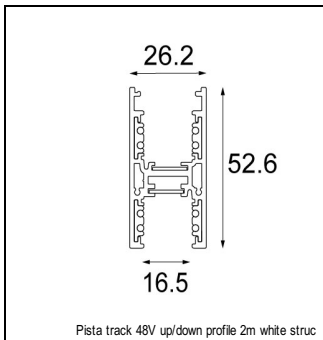

PISTA TRACK 48V ELECTRICAL/MECHANICAL (SURFACE) CONNECTION 90° INSIDE WHITE
13418109	PISTA TRACK 48V ELECTRICAL/MECHANICAL (RECESSED) CONNECTION 180° WHITE STRUC
13419732	PISTA TRACK 48V ELECTRICAL/MECHANICAL (RECESSED) CONNECTION 180° BLACK STRUC
12360509	PISTA TRACK 48V ELECTRICAL/MECHANICAL (UP/DOWN) CONNECTION 180° WHITE STRUC
12360532	PISTA TRACK 48V ELECTRICAL/MECHANICAL (UP/DOWN) CONNECTION 180° BLACK STRUC
	PISTA TRACK 48V ELECTRICAL/MECHANICAL (SURFACE/SUSPENSION) CONNECTION
13418332	PISTA TRACK 48V ELECTRICAL/MECHANICAL (SURFACE/SUSPENSION) CONNECTION
13418309	PISTA TRACK 48V ELECTRICAL/MECHANICAL (RECESSED FLANGE) CONNECTION 90° OUTSIDE
13419609	PISTA TRACK 48V ELECTRICAL/MECHANICAL (RECESSED FLANGE) CONNECTION 90° OUTSIDE
13419632	PISTA TRACK 48V ELECTRICAL/MECHANICAL (RECESSED FLANGE) CONNECTION 90° INSIDE
13419509	PISTA TRACK 48V ELECTRICAL/MECHANICAL (RECESSED FLANGE) CONNECTION 90° INSIDE
13419532	PISTA TRACK 48V ELECTRICAL/MECHANICAL (UP/DOWN) CONNECTION 90° WHITE STRUC
12360309	PISTA TRACK 48V ELECTRICAL/MECHANICAL (UP/DOWN) CONNECTION 90° BLACK STRUC
12360332	PISTA TRACK 48V ELECTRICAL/MECHANICAL (UP/DOWN) CONNECTION 90° BLACK STRUC
	PISTA TRACK 48V ELECTRICAL/MECHANICAL (SUSPENSION) CONNECTION 90° OUTSIDE
13418709	PISTA TRACK 48V ELECTRICAL/MECHANICAL (SUSPENSION) CONNECTION 90° OUTSIDE
13418732	PISTA TRACK 48V RECESSED (FLANGE) ENDPLATES (2) WHITE STRUC
13419409	PISTA TRACK 48V RECESSED (FLANGE) ENDPLATES (2) BLACK STRUC
13419432	PISTA TRACK 48V RECESSED (FLANGE) ENDPLATES (2) BLACK STRUC
13411132	PISTA TRACK 48V REC ENDPLATE (2) BLACK STRUC
12360609	PISTA TRACK 48V UP/DOWN ENDPLATES (2) WHITE STRUC
12360632	PISTA TRACK 48V UP/DOWN ENDPLATES (2) BLACK STRUC
13411009	PISTA TRACK 48V SURFACE ENDPLATE (2) WHITE STRUC
13411032	PISTA TRACK 48V SURFACE ENDPLATE (2) BLACK STRUC
12360709	PISTA TRACK 48V UP/DOWN SUSPENSION CABLE 4M WHITE STRUC
12360732	PISTA TRACK 48V UP/DOWN SUSPENSION CABLE 4M BLACK STRUC
13411809	PISTA TRACK 48V TWIN BRACKET WHITE STRUC
13411832	PISTA TRACK 48V TWIN BRACKET BLACK STRUC
13411709	PISTA TRACK 48V TWIN SUSPENSION CABLE 4M WHITE STRUC
13411732	PISTA TRACK 48V TWIN SUSPENSION CABLE 4M BLACK STRUC
13411409	PISTA TRACK 48V SUSPENSION CABLE 4M WHITE STRUC
13411432	PISTA TRACK 48V SUSPENSION CABLE 4M BLACK STRUC
	PISTA SURFACE MOUNTED LED GEAR 48V 75W (FOR SUSPENDED INSTALLATION) BLACK
13418532	PISTA SURFACE MOUNTED LED GEAR 48V 75W (FOR SUSPENDED INSTALLATION) WHITE
13418509	PISTA SURFACE MOUNTED LED GEAR 48V 75W (FOR SURFACE INSTALLATION) BLACK STRUC
13418432	PISTA SURFACE MOUNTED LED GEAR 48V 75W (FOR SURFACE INSTALLATION) WHITE STRUC
13418409	PISTA SURFACE MOUNTED LED GEAR 48V 150W (FOR SUSPENDED INSTALLATION) BLACK
	PISTA SURFACE MOUNTED LED GEAR 48V 150W (FOR SUSPENDED INSTALLATION) WHITE