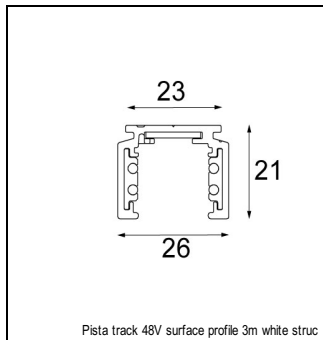

PISTA TRACK 48V ELECTRICAL/MECHANICAL (SURFACE) CONNECTION 90° INSIDE WHITE
13418109	PISTA TRACK 48V ELECTRICAL/MECHANICAL (RECESSED) CONNECTION 180° WHITE STRUC
13419732	PISTA TRACK 48V ELECTRICAL/MECHANICAL (RECESSED) CONNECTION 180° BLACK STRUC
12360509	PISTA TRACK 48V ELECTRICAL/MECHANICAL (UP/DOWN) CONNECTION 180° WHITE STRUC
12360532	PISTA TRACK 48V ELECTRICAL/MECHANICAL (UP/DOWN) CONNECTION 180° BLACK STRUC
	PISTA TRACK 48V ELECTRICAL/MECHANICAL (SURFACE/SUSPENSION) CONNECTION
13418332	PISTA TRACK 48V ELECTRICAL/MECHANICAL (SURFACE/SUSPENSION) CONNECTION
13418309	PISTA TRACK 48V ELECTRICAL/MECHANICAL (RECESSED FLANGE) CONNECTION 90° OUTSIDE
13419609	PISTA TRACK 48V ELECTRICAL/MECHANICAL (RECESSED FLANGE) CONNECTION 90° OUTSIDE
13419632	PISTA TRACK 48V ELECTRICAL/MECHANICAL (RECESSED FLANGE) CONNECTION 90° INSIDE
13419509	PISTA TRACK 48V ELECTRICAL/MECHANICAL (RECESSED FLANGE) CONNECTION 90° INSIDE
13419532	PISTA TRACK 48V ELECTRICAL/MECHANICAL (UP/DOWN) CONNECTION 90° WHITE STRUC
12360309	PISTA TRACK 48V ELECTRICAL/MECHANICAL (UP/DOWN) CONNECTION 90° BLACK STRUC
12360332	PISTA TRACK 48V ELECTRICAL/MECHANICAL (UP/DOWN) CONNECTION 90° BLACK STRUC
	PISTA TRACK 48V ELECTRICAL/MECHANICAL (SUSPENSION) CONNECTION 90° OUTSIDE
13418709	PISTA TRACK 48V ELECTRICAL/MECHANICAL (SUSPENSION) CONNECTION 90° OUTSIDE
13418732	PISTA TRACK 48V RECESSED (FLANGE) ENDPLATES (2) WHITE STRUC
13419409	PISTA TRACK 48V RECESSED (FLANGE) ENDPLATES (2) BLACK STRUC
13419432	PISTA TRACK 48V RECESSED (FLANGE) ENDPLATES (2) BLACK STRUC
13411132	PISTA TRACK 48V REC ENDPLATE (2) BLACK STRUC
12360609	PISTA TRACK 48V UP/DOWN ENDPLATES (2) WHITE STRUC
12360632	PISTA TRACK 48V UP/DOWN ENDPLATES (2) BLACK STRUC
13411009	PISTA TRACK 48V SURFACE ENDPLATE (2) WHITE STRUC
13411032	PISTA TRACK 48V SURFACE ENDPLATE (2) BLACK STRUC
12360709	PISTA TRACK 48V UP/DOWN SUSPENSION CABLE 4M WHITE STRUC
12360732	PISTA TRACK 48V UP/DOWN SUSPENSION CABLE 4M BLACK STRUC
13411809	PISTA TRACK 48V TWIN BRACKET WHITE STRUC
13411832	PISTA TRACK 48V TWIN BRACKET BLACK STRUC
13411709	PISTA TRACK 48V TWIN SUSPENSION CABLE 4M WHITE STRUC
13411732	PISTA TRACK 48V TWIN SUSPENSION CABLE 4M BLACK STRUC
13411409	PISTA TRACK 48V SUSPENSION CABLE 4M WHITE STRUC
13411432	PISTA TRACK 48V SUSPENSION CABLE 4M BLACK STRUC
	PISTA SURFACE MOUNTED LED GEAR 48V 75W (FOR SUSPENDED INSTALLATION) BLACK
13418532	PISTA SURFACE MOUNTED LED GEAR 48V 75W (FOR SUSPENDED INSTALLATION) WHITE
13418509	PISTA SURFACE MOUNTED LED GEAR 48V 75W (FOR SURFACE INSTALLATION) BLACK STRUC
13418432	PISTA SURFACE MOUNTED LED GEAR 48V 75W (FOR SURFACE INSTALLATION) WHITE STRUC
13418409	PISTA SURFACE MOUNTED LED GEAR 48V 150W (FOR SUSPENDED INSTALLATION) BLACK
	PISTA SURFACE MOUNTED LED GEAR 48V 150W (FOR SUSPENDED INSTALLATION) WHITE