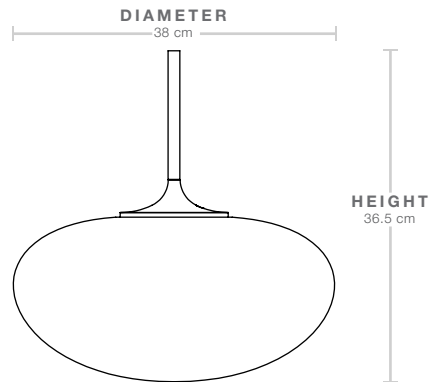

36.5 cm

SHADE DIAMETER

Ø38 cm

SHADE HEIGHT

20 cm

CORD LENGTH

400 cm

TOTAL WEIGHT

3.7 kg

Packaging - Base

NUMBER OF PARCELS

1

PACKAGING LENGTH

19 cm

PACKAGING WIDTH

17 cm

PACKAGING HEIGHT

38 cm

PACKAGING WEIGHT

0.4 Kg

GROSS WEIGHT

1.8 Kg

Packaging - Shade

NUMBER OF PARCELS

1

PACKAGING LENGTH

45 cm

PACKAGING WIDTH

27 cm

PACKAGING HEIGHT

45 cm

PACKAGING WEIGHT