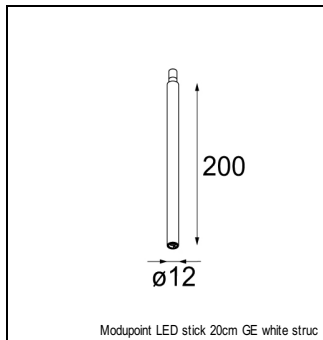

MINUDE JACK MINUDE 45 ADJUSTABLE JACK LED GE

ACCESSORIES

STICK

13240009	MODUPOINT LED STICK 10CM GE WHITE STRUC
13240032	MODUPOINT LED STICK 10CM GE BLACK STRUC
13240109	MODUPOINT LED STICK 20CM GE WHITE STRUC
13240132	MODUPOINT LED STICK 20CM GE BLACK STRUC
13240209	MODUPOINT LED STICK 30CM GE WHITE STRUC
13240232	MODUPOINT LED STICK 30CM GE BLACK STRUC