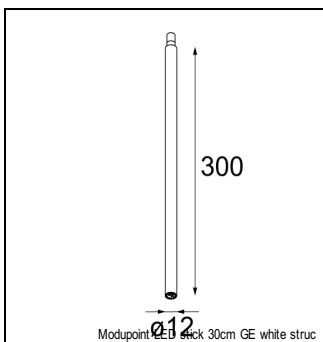

MINUDE JACK MINUDE 45 ADJUSTABLE JACK LED GE

ACCESSORIES

STICK

13240009	MODUPOINT LED STICK 10CM GE WHITE STRUC
13240032	MODUPOINT LED STICK 10CM GE BLACK STRUC
13240109	MODUPOINT LED STICK 20CM GE WHITE STRUC
13240132	MODUPOINT LED STICK 20CM GE BLACK STRUC
13240209	MODUPOINT LED STICK 30CM GE WHITE STRUC
13240232	MODUPOINT LED STICK 30CM GE BLACK STRUC