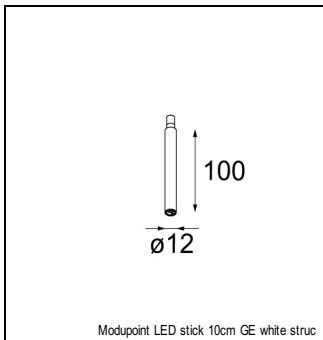

MINUDE JACK MINUDE 45 ADJUSTABLE JACK LED GE

ACCESSORIES

STICK

13240009	MODUPOINT LED STICK 10CM GE WHITE STRUC
13240032	MODUPOINT LED STICK 10CM GE BLACK STRUC
13240109	MODUPOINT LED STICK 20CM GE WHITE STRUC
13240132	MODUPOINT LED STICK 20CM GE BLACK STRUC
13240209	MODUPOINT LED STICK 30CM GE WHITE STRUC
13240232	MODUPOINT LED STICK 30CM GE BLACK STRUC