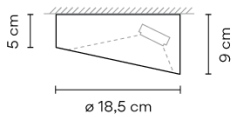

8201

Design By Ramos & Bassols

Surface-mounted ceiling light. Design by Ramos & Bassols. Matt white lacquer finish with aluminium diffuser. LED light source

Model Sheet

Finish 03 Outside: Graphite, Inside: White RAL 7016

LED temperature color 2700 K / 3000 K / 3500 K

Dimming On/ Off / 0-10V

Installation type Surface Canopy

Materials Diffuser: Polycarbonate
Body: Aluminum

Light source 3 x LED 2,1W 700mA

LED CRI>90 598 lm 95
2700 K / 3000 K / 3500 K

Driver Constant Current 700 100-240
V V 50-60 Hz HZ

Remarks Surface
Aluminum body

Application Ceiling Lamps

Packaging 1 Box
0.26 m x 0.26 m x 0.26 m
Gross weight 1.7
Net weight 1.53
Vol. 0.0175