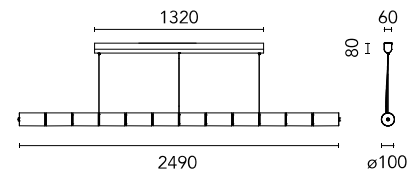

FLOS

F3745000 Glass

Luce Orizzontale S3 NEW

Designed by Ronan & Erwan Bouroullec, 2022

165W - 8018lm - 2700K - CRI> 95

Suspended lamp consisting of interconnected glass modules that reach a length of 1.66 mt. (S1) 2.07 mt. (S2) 2.49 mt. (S3) with 2.70 m suspended power cable. The cylindrical transparent glass modules are created through an artisanal process by pouring the glass into a rotating mold to obtain an exclusive finish that makes each single piece unique. Internal structure in polished extruded aluminum equipped with two linear LED modules for direct and indirect lighting downwards. The modules can be easily removed and replaced in case of maintenance. The power supply unit and the Dali Dimmer are located within the ceiling rose while a touch control button, positioned on one end of the product, allows the luminaire to be controlled in three different modes. Control options available: TOUCH_ Features direct control via the touch button on the lamp. This option allows to dim and adjust the light intensity of both the up and down emission (individually or combined) from 10% to 100%. PUSH&TOUCH_ Features remote on/off control via Push button as well as dim and adjustability of the light intensity of both the up and down emission (individually or combined) from 10% to 100% through the touch button integrated on the lamp. DALI&TOUCH_ Features remote on/off control via DALI DT6 as well as dim and adjustability of the light intensity of both the up and down emission (individually or combined) from 10% to 100% through the touch button integrated on the lamp.

Physical

Colour	Glass
Length (mm)	2488
Cord length (mm)	3900
Canopy dimension (mm)	78
Canopy width (mm)	1316
Canopy height (mm)	61
Net weight (kg)	41
Package height (mm)	0
Package width (mm)	0
Package length (mm)	0
Package volume (m3)	0.26
IP internal	20
IP external	20