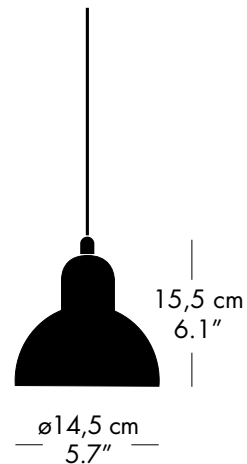

## DIMENSIONS

Height: 15,5 cm / 6.1 in

Diameter (shade): 14,5 cm / 5.7 in

## WEIGHT

0,6 kg / 1.3 lb

## CORD

Length: 3 m / 118.1"

Material: Textile

Colour: Black

## LIGHT SOURCE

Socket: E27

Max wattage: 40W

Size (recommended): Max length 100 mm / 3.9"