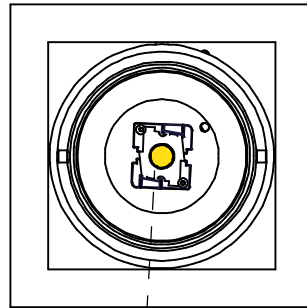

Mini multiple / trimless for smartrings

Remove pink protection film

- | | |
|----------|--|
| 12554002 | Frontring Smart cake medium black |
| 12554009 | Frontring Smart cake medium white struc |
| 12554102 | Frontring Smart cake flood black |
| 12554109 | Frontring Smart cake flood white struc |
| 12554202 | Frontring Smart cake spot black |
| 12554209 | Frontring Smart cake spot white struc |
| | |
| 12555002 | Frontring Smart lotis medium black |
| 12555009 | Frontring Smart lotis medium white struc |
| 12555102 | Frontring Smart lotis flood black |
| 12555109 | Frontring Smart lotis flood white struc |
| 12555202 | Frontring Smart lotis spot black |
| 12555209 | Frontring Smart lotis spot white struc |
| | |
| 12556002 | Frontring Smart kup medium black |
| 12556009 | Frontring Smart kup medium white struc |
| 12556102 | Frontring Smart kup flood black |
| 12556109 | Frontring Smart kup flood white struc |
| 12556202 | Frontring Smart kup spot black |
| 12556209 | Frontring Smart kup spot white struc |

Can be used with
 1252XXX Mini-multiple for Smart rings
 1253XXX Mini-multiple trimless for Smart rings