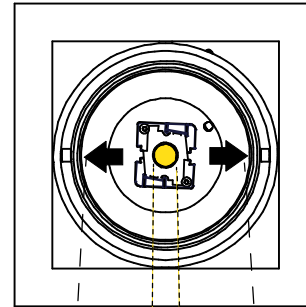

Mini multiple / trimless for smartrings

Remove pink protection film

- | | |
|----------|--|
| 12554002 | Frontring Smart cake medium black |
| 12554009 | Frontring Smart cake medium white struc |
| 12554102 | Frontring Smart cake flood black |
| 12554109 | Frontring Smart cake flood white struc |
| 12554202 | Frontring Smart cake spot black |
| 12554209 | Frontring Smart cake spot white struc |
| | |
| 12555002 | Frontring Smart lotis medium black |
| 12555009 | Frontring Smart lotis medium white struc |
| 12555102 | Frontring Smart lotis flood black |
| 12555109 | Frontring Smart lotis flood white struc |
| 12555202 | Frontring Smart lotis spot black |
| 12555209 | Frontring Smart lotis spot white struc |
| | |
| 12556002 | Frontring Smart kup medium black |
| 12556009 | Frontring Smart kup medium white struc |
| 12556102 | Frontring Smart kup flood black |
| 12556109 | Frontring Smart kup flood white struc |
| 12556202 | Frontring Smart kup spot black |
| 12556209 | Frontring Smart kup spot white struc |

Can be used with
 1252XXX Mini-multiple for Smart rings
 1253XXX Mini-multiple trimless for Smart rings