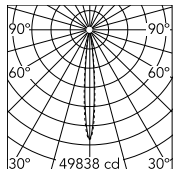

Physical

Colour	Black/White
Trim	Yes
Orientation	Fixed
Recessed depth (mm)	75
Length (mm)	427
Net weight (kg)	0.66
IP internal	20
IP external	55

Download

[Mounting instructions](#)  PDF

Photometric Files

[LDT / IES](#)  ZIP

Technical Drawings

[2D](#)  ZIP

[3D](#)  ZIP

[Bim](#)  ZIP

Schematic light drawing

Beam Angle: 10°

h(m)	E(lx)	D(m)
1	49838	0.17
2	12459	0.35
3	5538	0.52
4	3115	0.70
5	1994	0.87

Luminous flux Luminaire
2724 lm (EXTREME CUT OFF)