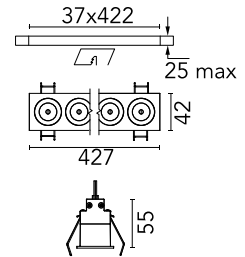

Recessed integrated luminaire with 12 LED lighting spots. Remote power supply included (220-240V).

Are you a professional and your project needs consulting and support?

[BOOK AN APPOINTMENT](#)