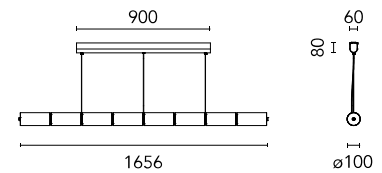

Suspended lamp consisting of interconnected glass modules that reach a length of 1.66 mt. (S1) 2.07 mt. (S2) 2.49 mt. (S3) with 2.70 m suspended power cable. The cylindrical transparent glass modules are created through an artisanal process by pouring the glass into a rotating mold to obtain an exclusive finish that makes each single piece unique. Internal structure in polished extruded aluminum equipped with two linear LED modules for direct and indirect lighting downwards. The modules can be easily removed and replaced in case of maintenance. The power supply unit and the Dali Dimmer are located within the ceiling rose while a touch control button, positioned on one end of the product, allows the luminaire to be controlled in three different modes. Control options available: TOUCH_ Features direct control via the touch button on the lamp. This option allows to dim and adjust the light intensity of both the up and down emission (individually or combined) from 10% to 100%. PUSH&TOUCH_ Features remote on/off control via Push button as well as dim and adjustability of the light intensity of both the up and down emission (individually or combined) from 10% to 100% through the touch button integrated on the lamp. DALI&TOUCH_ Features remote on/off control via DALI DT6 as well as dim and adjustability of the light intensity of both the up and down emission (individually or combined) from 10% to 100% through the touch button integrated on the lamp.

Download

Mounting instructions

Are you a professional and your project needs consulting and support?

[BOOK AN APPOINTMENT](#)

Ecodesign and Energy Labelling

This product contains a light source of energy efficiency class F