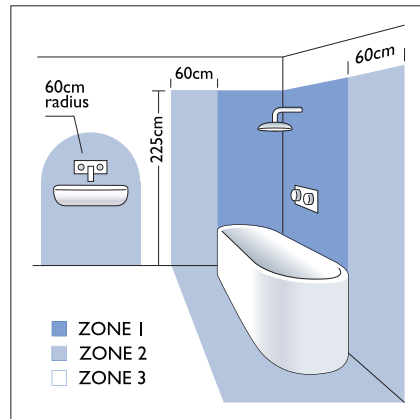

7455 Ginestra 300

■ astro

Astro Lighting Ltd.
G2 River Way, Harlow
CM20 2DP, Great Britain

T: +44 (0) 1279 427001
F: +44 (0) 1279 427002
sales@astrolighting.co.uk
www.astrolighting.co.uk