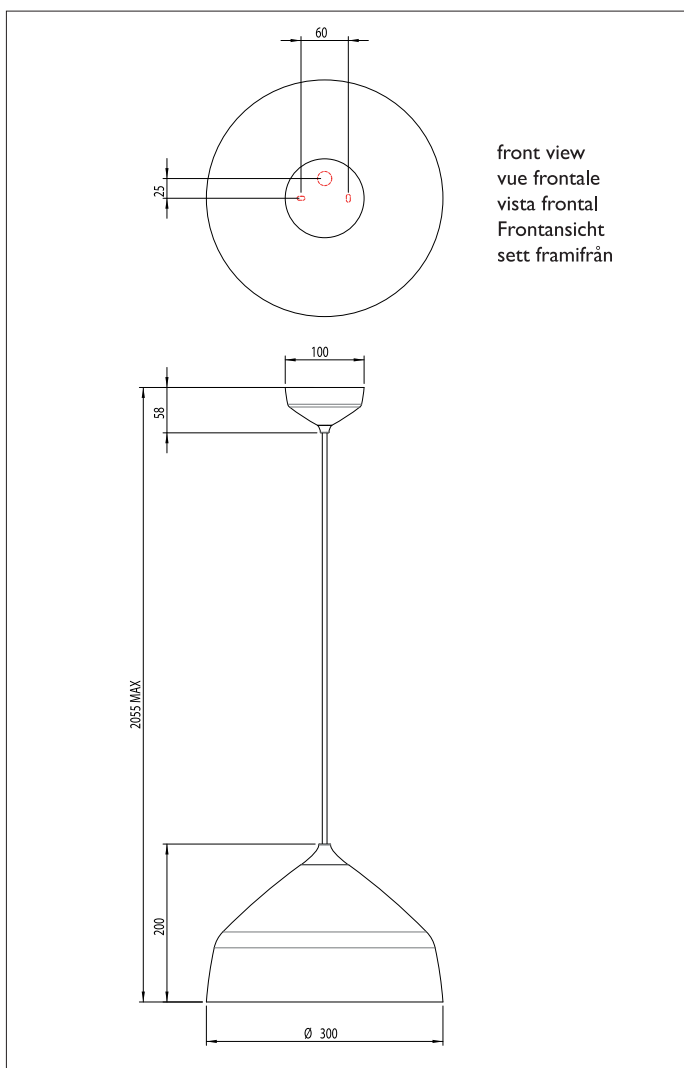

7455 Ginestra 300

■ astro

Astro Lighting Ltd.
G2 River Way, Harlow
CM20 2DP, Great Britain

T: +44 (0) 1279 427001
F: +44 (0) 1279 427002
sales@astrolighting.co.uk
www.astrolighting.co.uk