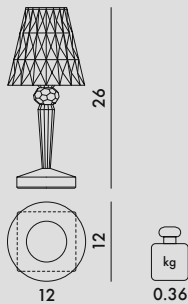

BATTERY 2015

Design Ferruccio Laviani

MATERIAL

Mass-dyed or metallic transparent PMMA

W9140/U9140

TRANSPARENT

B4
Crystal

AM
Amber

W9140
W9145

U9140
U9145

W9140/U 1 (minimum purchase 4 pieces) 0.71

0.008

36X15X15

W9145/U 1 (minimum purchase 4 pieces) 0.71

0.008

36X15X15