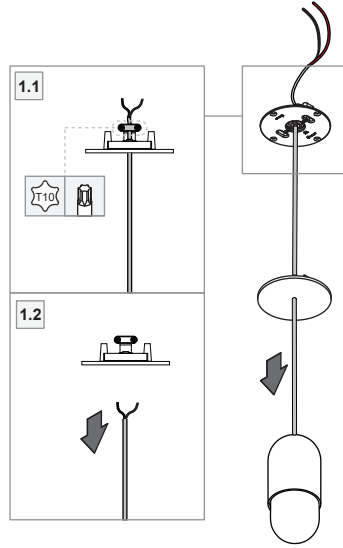

Placebo Beanie / Douli / Sombrero

126270XX_126280XX_126290XX

PLACEBO ACCESSORY

ONLY USE 1 ACCESSORY PER FIXTURE

COMPATIBLE WITH (BUT NOT INCLUDED):

- PLACEBO DOWN LED GE
- PLACEBO UP LED GE
- PLACEBO DOWN LED GI
- PLACEBO UP LED GI
- PLACEBO DOWN LED warm dim GE
- PLACEBO UP LED warm dim GE
- PLACEBO DOWN LED warm dim GI
- PLACEBO UP LED warm dim GI
- PLACEBO DOWN TRACK 48V LED GI
- PLACEBO UP TRACK 48V LED GI
- PLACEBO DOWN TRACK 48V LED warm dim GI
- PLACEBO UP TRACK 48V LED warm dim GI
- PLACEBO GLASS TUBE UP (46mm)
- PLACEBO GLASS TUBE UP (130mm)
- PLACEBO GLASS TUBE DOWN (46mm)
- PLACEBO GLASS TUBE DOWN (130mm)
- PLACEBO GLASS BALL UP (Ø90mm)
- PLACEBO GLASS BALL UP (Ø155mm)
- PLACEBO GLASS BALL DOWN (Ø90mm)
- PLACEBO GLASS BALL DOWN (Ø155mm)

1 RELEASE SUSPENSION CABLE

PLACEBO GI

PLACEBO GE

PLACEBO TRACK 48V

2 SLIDE ACCESSORY OVER SUSPENSION CABLE

3 RECONNECT SUSPENSION WIRE

PLACEBO GI

PLACEBO GE

PLACEBO TRACK 48V