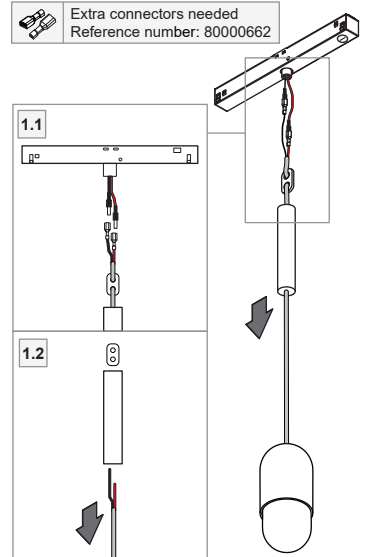

PLACEBO TRACK 48V