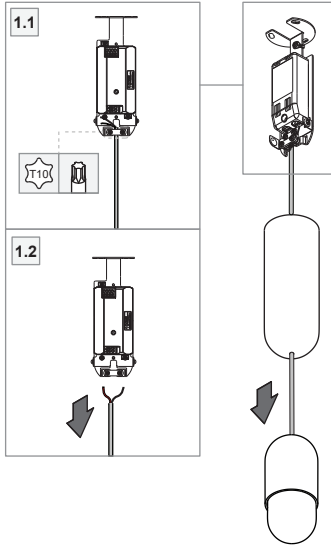

1 RELEASE SUSPENSION CABLE

PLACEBO GI