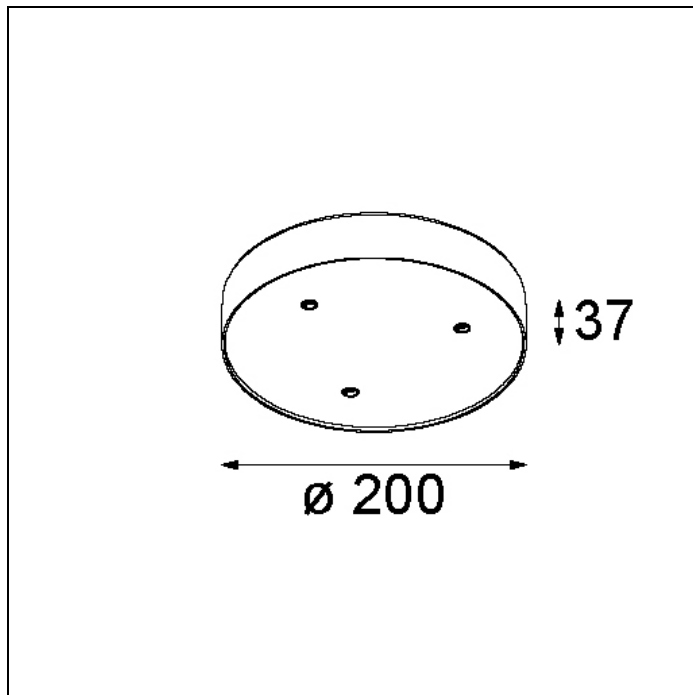

CEILING BASE JACK (MODUPOINT)

CEILING BASE JACK (MODUPOINT) CEILING BASE Ø200 TRE DIM GI FOR 3X JACK WARM DIM

Unique in our product families, Modupoint is a stand-alone, easy-to-install luminaire system. A surface-mounted ceiling base with power points welcoming a playful variety of plug-in lights and levels. Thanks to its modern LED technology that makes it possible to enjoy more and more miniaturised designs, Modupoint invites designers to go full swing with miniaturisation trends in many more of their projects with our spherical Marbulito, flexible Médard, and stylish Minude.

Art. Nr. 13492132

SPECIFICATIONS

Gear / Transfo	LED gear incl.
Weight	1.1kg
Min. distance	
Power supply	230V
IP	IP20
Glow wire test	960°
Adjustability	Not Applicable
Remark	! must be used with jack fixtures

black struc

13492132

white struc

13492109