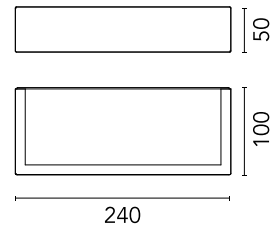

LED - Power LED - 12W - 489+651lm - 4000K - CRI> 80

LED light source included. Integrated 220-240V ON/OFF and 1-10V or DALI dimmable electrical power. Equipped with double cable gland for electrical connection.