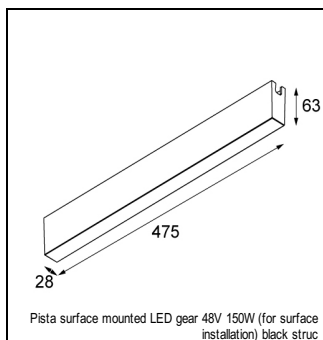

13419709	PISTA TRACK 48V ELECTRICAL/MECHANICAL (RECESSED) CONNECTION 180° WHITE STRUC
13419732	PISTA TRACK 48V ELECTRICAL/MECHANICAL (RECESSED) CONNECTION 180° BLACK STRUC
12360509	PISTA TRACK 48V ELECTRICAL/MECHANICAL (UP/DOWN) CONNECTION 180° WHITE STRUC
12360532	PISTA TRACK 48V ELECTRICAL/MECHANICAL (UP/DOWN) CONNECTION 180° BLACK STRUC
13419009	PISTA TRACK 48V ELECTRICAL/MECHANICAL (SUSPENSION) CONNECTION 180° WHSTR
13419032	PISTA TRACK 48V ELECTRICAL/MECHANICAL (SUSPENSION) CONNECTION 180° BLSTR
13411309	PISTA TRACK 48V ELECTRICAL (SURFACE) CONNECTION 180° WHITE STRUC
13411332	PISTA TRACK 48V ELECTRICAL (SURFACE) CONNECTION 180° BLACK STRUC
13419409	PISTA TRACK 48V RECESSED (FLANGE) ENDPLATES (2) WHITE STRUC
13419432	PISTA TRACK 48V RECESSED (FLANGE) ENDPLATES (2) BLACK STRUC
13411132	PISTA TRACK 48V REC ENDPLATE (2) BLACK STRUC
12360609	PISTA TRACK 48V UP/DOWN ENDPLATES (2) WHITE STRUC
12360632	PISTA TRACK 48V UP/DOWN ENDPLATES (2) BLACK STRUC
13411009	PISTA TRACK 48V SURFACE ENDPLATE (2) WHITE STRUC
13411032	PISTA TRACK 48V SURFACE ENDPLATE (2) BLACK STRUC
12360709	PISTA TRACK 48V UP/DOWN SUSPENSION CABLE 4M WHITE STRUC
12360732	PISTA TRACK 48V UP/DOWN SUSPENSION CABLE 4M BLACK STRUC
13411809	PISTA TRACK 48V TWIN BRACKET WHITE STRUC
13411832	PISTA TRACK 48V TWIN BRACKET BLACK STRUC
13411709	PISTA TRACK 48V TWIN SUSPENSION CABLE 4M WHITE STRUC
13411732	PISTA TRACK 48V TWIN SUSPENSION CABLE 4M BLACK STRUC
13411409	PISTA TRACK 48V SUSPENSION CABLE 4M WHITE STRUC
13411432	PISTA TRACK 48V SUSPENSION CABLE 4M BLACK STRUC
13410909	PISTA TRACK 48V POWER FEED RIGHT WHITE STRUC
13410932	PISTA TRACK 48V POWER FEED RIGHT BLACK STRUC
13410809	PISTA TRACK 48V POWER FEED LEFT WHITE STRUC
13410832	PISTA TRACK 48V POWER FEED LEFT BLACK STRUC
	PISTA TRACK 48V POWER FEED CABLE 2M 4X1.5MM² BLACK + CONNECTION BOX WHITE
13411509	PISTA TRACK 48V POWER FEED CABLE 2M 4X1.5MM² BLACK + CONNECTION BOX BLACK
13411532	PISTA TRACK 48V RECESSED (FLANGE) PROFILE 3M WHITE STRUC
13419309	PISTA TRACK 48V RECESSED (FLANGE) PROFILE 3M BLACK STRUC
13419332	PISTA TRACK 48V RECESSED (FLANGE) PROFILE 3M BLACK STRUC
13419209	PISTA TRACK 48V RECESSED (FLANGE) PROFILE 2M WHITE STRUC
13419232	PISTA TRACK 48V RECESSED (FLANGE) PROFILE 2M BLACK STRUC
13419109	PISTA TRACK 48V RECESSED (FLANGE) PROFILE 1M WHITE STRUC
13419132	PISTA TRACK 48V RECESSED (FLANGE) PROFILE 1M BLACK STRUC
13410502	PISTA TRACK 48V RECESSED PROFILE 3M BLACK