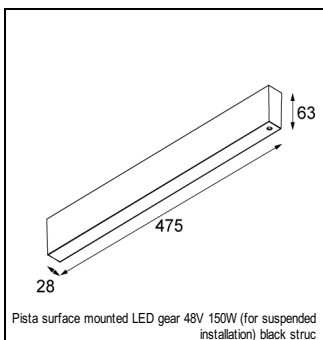

13419709	PISTA TRACK 48V ELECTRICAL/MECHANICAL (RECESSED) CONNECTION 180° WHITE STRUC
13419732	PISTA TRACK 48V ELECTRICAL/MECHANICAL (RECESSED) CONNECTION 180° BLACK STRUC
12360509	PISTA TRACK 48V ELECTRICAL/MECHANICAL (UP/DOWN) CONNECTION 180° WHITE STRUC
12360532	PISTA TRACK 48V ELECTRICAL/MECHANICAL (UP/DOWN) CONNECTION 180° BLACK STRUC
13419009	PISTA TRACK 48V ELECTRICAL/MECHANICAL (SUSPENSION) CONNECTION 180° WHSTR
13419032	PISTA TRACK 48V ELECTRICAL/MECHANICAL (SUSPENSION) CONNECTION 180° BLSTR
13411309	PISTA TRACK 48V ELECTRICAL (SURFACE) CONNECTION 180° WHITE STRUC
13411332	PISTA TRACK 48V ELECTRICAL (SURFACE) CONNECTION 180° BLACK STRUC
13419409	PISTA TRACK 48V RECESSED (FLANGE) ENDPLATES (2) WHITE STRUC
13419432	PISTA TRACK 48V RECESSED (FLANGE) ENDPLATES (2) BLACK STRUC
13411132	PISTA TRACK 48V REC ENDPLATE (2) BLACK STRUC
12360609	PISTA TRACK 48V UP/DOWN ENDPLATES (2) WHITE STRUC
12360632	PISTA TRACK 48V UP/DOWN ENDPLATES (2) BLACK STRUC
13411009	PISTA TRACK 48V SURFACE ENDPLATE (2) WHITE STRUC
13411032	PISTA TRACK 48V SURFACE ENDPLATE (2) BLACK STRUC
12360709	PISTA TRACK 48V UP/DOWN SUSPENSION CABLE 4M WHITE STRUC
12360732	PISTA TRACK 48V UP/DOWN SUSPENSION CABLE 4M BLACK STRUC
13411809	PISTA TRACK 48V TWIN BRACKET WHITE STRUC
13411832	PISTA TRACK 48V TWIN BRACKET BLACK STRUC
13411709	PISTA TRACK 48V TWIN SUSPENSION CABLE 4M WHITE STRUC
13411732	PISTA TRACK 48V TWIN SUSPENSION CABLE 4M BLACK STRUC
13411409	PISTA TRACK 48V SUSPENSION CABLE 4M WHITE STRUC
13411432	PISTA TRACK 48V SUSPENSION CABLE 4M BLACK STRUC
13410909	PISTA TRACK 48V POWER FEED RIGHT WHITE STRUC
13410932	PISTA TRACK 48V POWER FEED RIGHT BLACK STRUC
13410809	PISTA TRACK 48V POWER FEED LEFT WHITE STRUC
13410832	PISTA TRACK 48V POWER FEED LEFT BLACK STRUC
	PISTA TRACK 48V POWER FEED CABLE 2M 4X1.5MM² BLACK + CONNECTION BOX WHITE
13411509	PISTA TRACK 48V POWER FEED CABLE 2M 4X1.5MM² BLACK + CONNECTION BOX BLACK
13411532	PISTA TRACK 48V RECESSED (FLANGE) PROFILE 3M WHITE STRUC
13419309	PISTA TRACK 48V RECESSED (FLANGE) PROFILE 3M BLACK STRUC
13419332	PISTA TRACK 48V RECESSED (FLANGE) PROFILE 3M BLACK STRUC
13419209	PISTA TRACK 48V RECESSED (FLANGE) PROFILE 2M WHITE STRUC
13419232	PISTA TRACK 48V RECESSED (FLANGE) PROFILE 2M BLACK STRUC
13419109	PISTA TRACK 48V RECESSED (FLANGE) PROFILE 1M WHITE STRUC
13419132	PISTA TRACK 48V RECESSED (FLANGE) PROFILE 1M BLACK STRUC
13410502	PISTA TRACK 48V RECESSED PROFILE 3M BLACK