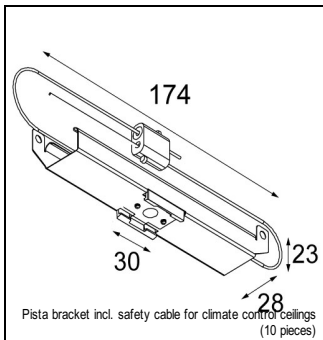

13419709	PISTA TRACK 48V ELECTRICAL/MECHANICAL (RECESSED) CONNECTION 180° WHITE STRUC
13419732	PISTA TRACK 48V ELECTRICAL/MECHANICAL (RECESSED) CONNECTION 180° BLACK STRUC
12360509	PISTA TRACK 48V ELECTRICAL/MECHANICAL (UP/DOWN) CONNECTION 180° WHITE STRUC
12360532	PISTA TRACK 48V ELECTRICAL/MECHANICAL (UP/DOWN) CONNECTION 180° BLACK STRUC
13419009	PISTA TRACK 48V ELECTRICAL/MECHANICAL (SUSPENSION) CONNECTION 180° WHSTR
13419032	PISTA TRACK 48V ELECTRICAL/MECHANICAL (SUSPENSION) CONNECTION 180° BLSTR
13411309	PISTA TRACK 48V ELECTRICAL (SURFACE) CONNECTION 180° WHITE STRUC
13411332	PISTA TRACK 48V ELECTRICAL (SURFACE) CONNECTION 180° BLACK STRUC
13419409	PISTA TRACK 48V RECESSED (FLANGE) ENDPLATES (2) WHITE STRUC
13419432	PISTA TRACK 48V RECESSED (FLANGE) ENDPLATES (2) BLACK STRUC
13411132	PISTA TRACK 48V REC ENDPLATE (2) BLACK STRUC
12360609	PISTA TRACK 48V UP/DOWN ENDPLATES (2) WHITE STRUC
12360632	PISTA TRACK 48V UP/DOWN ENDPLATES (2) BLACK STRUC
13411009	PISTA TRACK 48V SURFACE ENDPLATE (2) WHITE STRUC
13411032	PISTA TRACK 48V SURFACE ENDPLATE (2) BLACK STRUC
12360709	PISTA TRACK 48V UP/DOWN SUSPENSION CABLE 4M WHITE STRUC
12360732	PISTA TRACK 48V UP/DOWN SUSPENSION CABLE 4M BLACK STRUC
13411809	PISTA TRACK 48V TWIN BRACKET WHITE STRUC
13411832	PISTA TRACK 48V TWIN BRACKET BLACK STRUC
13411709	PISTA TRACK 48V TWIN SUSPENSION CABLE 4M WHITE STRUC
13411732	PISTA TRACK 48V TWIN SUSPENSION CABLE 4M BLACK STRUC
13411409	PISTA TRACK 48V SUSPENSION CABLE 4M WHITE STRUC
13411432	PISTA TRACK 48V SUSPENSION CABLE 4M BLACK STRUC
13410909	PISTA TRACK 48V POWER FEED RIGHT WHITE STRUC
13410932	PISTA TRACK 48V POWER FEED RIGHT BLACK STRUC
13410809	PISTA TRACK 48V POWER FEED LEFT WHITE STRUC
13410832	PISTA TRACK 48V POWER FEED LEFT BLACK STRUC
	PISTA TRACK 48V POWER FEED CABLE 2M 4X1.5MM² BLACK + CONNECTION BOX WHITE
13411509	PISTA TRACK 48V POWER FEED CABLE 2M 4X1.5MM² BLACK + CONNECTION BOX BLACK
13411532	PISTA TRACK 48V RECESSED (FLANGE) PROFILE 3M WHITE STRUC
13419309	PISTA TRACK 48V RECESSED (FLANGE) PROFILE 3M BLACK STRUC
13419332	PISTA TRACK 48V RECESSED (FLANGE) PROFILE 3M BLACK STRUC
13419209	PISTA TRACK 48V RECESSED (FLANGE) PROFILE 2M WHITE STRUC
13419232	PISTA TRACK 48V RECESSED (FLANGE) PROFILE 2M BLACK STRUC
13419109	PISTA TRACK 48V RECESSED (FLANGE) PROFILE 1M WHITE STRUC
13419132	PISTA TRACK 48V RECESSED (FLANGE) PROFILE 1M BLACK STRUC
13410502	PISTA TRACK 48V RECESSED PROFILE 3M BLACK