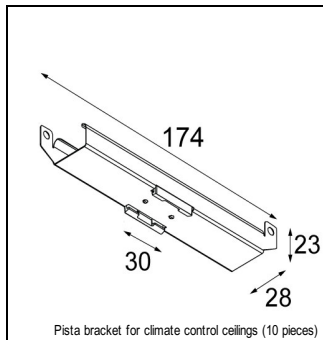

13419709	PISTA TRACK 48V ELECTRICAL/MECHANICAL (RECESSED) CONNECTION 180° WHITE STRUC
13419732	PISTA TRACK 48V ELECTRICAL/MECHANICAL (RECESSED) CONNECTION 180° BLACK STRUC
12360509	PISTA TRACK 48V ELECTRICAL/MECHANICAL (UP/DOWN) CONNECTION 180° WHITE STRUC
12360532	PISTA TRACK 48V ELECTRICAL/MECHANICAL (UP/DOWN) CONNECTION 180° BLACK STRUC
13419009	PISTA TRACK 48V ELECTRICAL/MECHANICAL (SUSPENSION) CONNECTION 180° WHSTR
13419032	PISTA TRACK 48V ELECTRICAL/MECHANICAL (SUSPENSION) CONNECTION 180° BLSTR
13411309	PISTA TRACK 48V ELECTRICAL (SURFACE) CONNECTION 180° WHITE STRUC
13411332	PISTA TRACK 48V ELECTRICAL (SURFACE) CONNECTION 180° BLACK STRUC
13419409	PISTA TRACK 48V RECESSED (FLANGE) ENDPLATES (2) WHITE STRUC
13419432	PISTA TRACK 48V RECESSED (FLANGE) ENDPLATES (2) BLACK STRUC
13411132	PISTA TRACK 48V REC ENDPLATE (2) BLACK STRUC
12360609	PISTA TRACK 48V UP/DOWN ENDPLATES (2) WHITE STRUC
12360632	PISTA TRACK 48V UP/DOWN ENDPLATES (2) BLACK STRUC
13411009	PISTA TRACK 48V SURFACE ENDPLATE (2) WHITE STRUC
13411032	PISTA TRACK 48V SURFACE ENDPLATE (2) BLACK STRUC
12360709	PISTA TRACK 48V UP/DOWN SUSPENSION CABLE 4M WHITE STRUC
12360732	PISTA TRACK 48V UP/DOWN SUSPENSION CABLE 4M BLACK STRUC
13411809	PISTA TRACK 48V TWIN BRACKET WHITE STRUC
13411832	PISTA TRACK 48V TWIN BRACKET BLACK STRUC
13411709	PISTA TRACK 48V TWIN SUSPENSION CABLE 4M WHITE STRUC
13411732	PISTA TRACK 48V TWIN SUSPENSION CABLE 4M BLACK STRUC
13411409	PISTA TRACK 48V SUSPENSION CABLE 4M WHITE STRUC
13411432	PISTA TRACK 48V SUSPENSION CABLE 4M BLACK STRUC
13410909	PISTA TRACK 48V POWER FEED RIGHT WHITE STRUC
13410932	PISTA TRACK 48V POWER FEED RIGHT BLACK STRUC
13410809	PISTA TRACK 48V POWER FEED LEFT WHITE STRUC
13410832	PISTA TRACK 48V POWER FEED LEFT BLACK STRUC
	PISTA TRACK 48V POWER FEED CABLE 2M 4X1.5MM² BLACK + CONNECTION BOX WHITE
13411509	PISTA TRACK 48V POWER FEED CABLE 2M 4X1.5MM² BLACK + CONNECTION BOX BLACK
13411532	PISTA TRACK 48V RECESSED (FLANGE) PROFILE 3M WHITE STRUC
13419309	PISTA TRACK 48V RECESSED (FLANGE) PROFILE 3M BLACK STRUC
13419332	PISTA TRACK 48V RECESSED (FLANGE) PROFILE 3M BLACK STRUC
13419209	PISTA TRACK 48V RECESSED (FLANGE) PROFILE 2M WHITE STRUC
13419232	PISTA TRACK 48V RECESSED (FLANGE) PROFILE 2M BLACK STRUC
13419109	PISTA TRACK 48V RECESSED (FLANGE) PROFILE 1M WHITE STRUC
13419132	PISTA TRACK 48V RECESSED (FLANGE) PROFILE 1M BLACK STRUC
13410502	PISTA TRACK 48V RECESSED PROFILE 3M BLACK