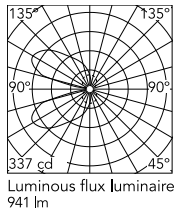

Schematic light drawing

Photometric

Lighting type	Indirect, Direct
Light distribution	Asymmetric
CCT (K)	3000
CRI>	80

Electrical

Insulation class	I
Frequency (Hz)	50-60
Main voltage (Vac)	220-240
Driver	Integrated
Dimmable	Yes
Dimming type	Dimmable 1-10V
Emergency type	No

Ecodesign and Energy Labelling

This product contains a light source of energy efficiency class D

Replaceable (LED only) light source by a professional

Replaceable control gear by a professional