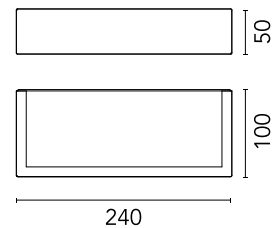

FLOS

F015E33B001 White

Mile Wall 2 Washer Up & Down Dimmable 1-10V

NEW

Designed by Antonio Citterio

LED - Power LED - 10.5W - 2x471lm - 3000K - CRI> 80

LED light source included. Integrated 220-240V ON/OFF and 1-10V or DALI dimmable electrical power. Equipped with double cable gland for electrical connection.

Are you a professional and your project needs consulting and support?

BOOK AN APPOINTMENT

Main specifications

Mounting	Wall
Environments	Outdoor wet location
LED type	Power LED
Lamp category	LED
Number of heads	1
Power (W)	10.5
System flux (lm)	2x471

Physical

Colour	White
Orientation	Fixed
Net weight (kg)	0.8
IP internal	65

Download

Mounting instructions [↓ ZIP](#)

Photometric Files

LDT / IES [↓ ZIP](#)

Technical Drawings

2D [↓ ZIP](#)