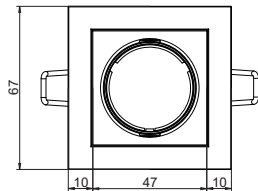

bottom view