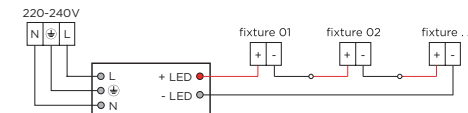

POWER CONNECTION

- ② SERIAL CONNECTION - for LED

Always use POWER SUPPLY according to the specifications of the LED-module