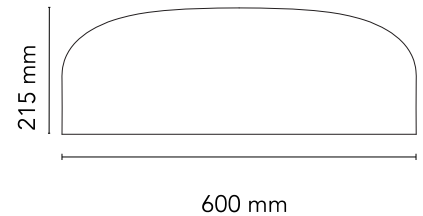

FLOS

F1370039 Green

Smithfield Ceiling

Designed by Jasper Morrison, 2009

Halogen - 4 x 70W

Ceiling-mounted lamp providing direct light. Aluminium body. Available in gloss black, white, matt black, green, red or MUD. Injection-moulded opalescent methacrylate diffuser. Steel wall and ceiling attachment.

Are you a professional and your project needs consulting and support?

[BOOK AN APPOINTMENT](#)

Main specifications

EAN	8059607031322
Mounting	Ceiling
Environments	Indoor dry location
Light Source Type	Bulb
Lamp category	Halogen
Lamp type	A70
Lamp holders	E27
Iicos	HSGSA
Bulb finish	Frosted
Number of heads	4
Power (W)	70
System power (W)	280

Physical

Colour	Green
Length (mm)	600
Net weight (kg)	4.5
Package height (mm)	310
Package width (mm)	710
Package length (mm)	710
Package volume (m3)	0.16
IP internal	20

Download

[Mounting instructions](#) PDF

[Spare Parts](#) PDF