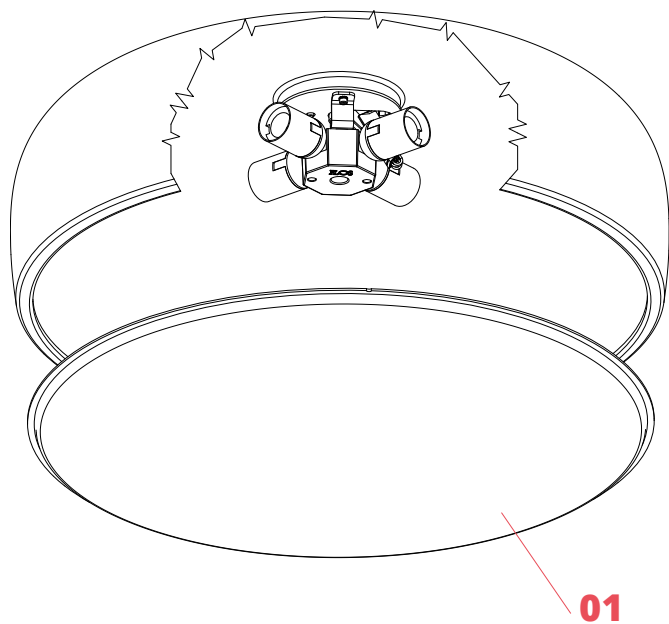

Spare Parts

01. Methacrylate diffuser

RF19022

DOWNLOAD