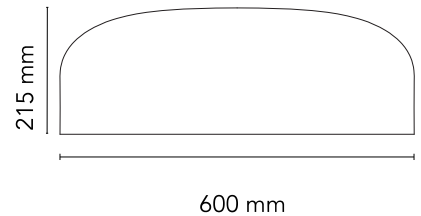

FLOS

F1368021 Mud

Smithfield Ceiling Pro dimmable DALI

Designed by Jasper Morrison, 2009

45W - 2791lm - 2700K - CRI> 95

Ceiling-mounted lamp providing direct light. Aluminium body. Available in gloss black, white, matt black, green, red or MUD. Injection-moulded opalescent methacrylate diffuser. Steel wall and ceiling attachment. Control DALI dimmable.

Are you a professional and your project needs consulting and support?

[BOOK AN APPOINTMENT](#)