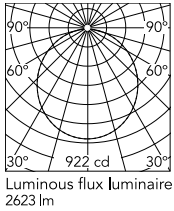

Schematic light drawing

Photometric

Lighting type	Direct
Light distribution	Roto symmetric
CCT (K)	2700
CRI>	95

Electrical

Insulation class	I
Frequency (Hz)	50/60
Main voltage (Vac)	200-240
Driver	Integrated
Dimmable	Yes
Dimming type	Dimmable DALI 1
Dimming interface	Remote Dimmable (Dimmer Not Included)
Batteries inside	No

Ecodesign and Energy Labelling

This product contains a light source of energy efficiency class F

Replaceable (LED only)
light source by a
professional

Replaceable control
gear by a professional