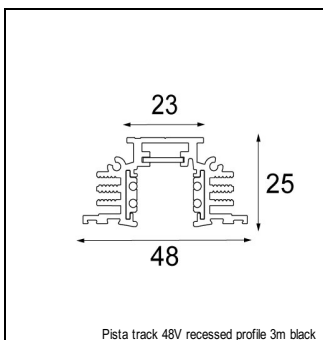

ACCESSORIES

TRACK48V

13418409	PISTA SURFACE MOUNTED LED GEAR 48V 75W (FOR SURFACE INSTALLATION) WHITE STRUC
13410709	PISTA TRACK 48V COVER 2M WHITE STRUC
13410732	PISTA TRACK 48V COVER 2M BLACK STRUC
13410609	PISTA TRACK 48V COVER 1M WHITE STRUC
13410632	PISTA TRACK 48V COVER 1M BLACK STRUC
13418332	PISTA TRACK 48V ELECTRICAL/MECHANICAL (SURFACE/SUSPENSION) CONNECTION
13418309	PISTA TRACK 48V ELECTRICAL/MECHANICAL (RECESSED FLANGE) CONNECTION 90° OUTSIDE
13419609	PISTA TRACK 48V ELECTRICAL/MECHANICAL (RECESSED FLANGE) CONNECTION 90° OUTSIDE
13419632	PISTA TRACK 48V ELECTRICAL/MECHANICAL (RECESSED FLANGE) CONNECTION 90° INSIDE
13419509	PISTA TRACK 48V ELECTRICAL/MECHANICAL (RECESSED FLANGE) CONNECTION 90° INSIDE
13419532	PISTA TRACK 48V ELECTRICAL/MECHANICAL (UP/DOWN) CONNECTION 90° WHITE STRUC
12360309	PISTA TRACK 48V ELECTRICAL/MECHANICAL (UP/DOWN) CONNECTION 90° BLACK STRUC
12360332	PISTA TRACK 48V ELECTRICAL/MECHANICAL (UP/DOWN) CONNECTION 90° OUTSIDE
13418709	PISTA TRACK 48V ELECTRICAL/MECHANICAL (SUSPENSION) CONNECTION 90° OUTSIDE
13418732	PISTA TRACK 48V ELECTRICAL/MECHANICAL (SUSPENSION) CONNECTION 90° INSIDE WHITE
13418609	PISTA TRACK 48V ELECTRICAL/MECHANICAL (SUSPENSION) CONNECTION 90° INSIDE BLACK
13418632	PISTA TRACK 48V ELECTRICAL/MECHANICAL (SURFACE) CONNECTION 90° OUTSIDE BLACK
13418232	PISTA TRACK 48V ELECTRICAL/MECHANICAL (SURFACE) CONNECTION 90° OUTSIDE WHITE
13418209	PISTA TRACK 48V ELECTRICAL/MECHANICAL (SURFACE) CONNECTION 90° INSIDE BLACK
13418132	PISTA TRACK 48V ELECTRICAL/MECHANICAL (SURFACE) CONNECTION 90° INSIDE WHITE
13418109	PISTA TRACK 48V ELECTRICAL/MECHANICAL (RECESSED) CONNECTION 180° WHITE STRUC
13418109	PISTA TRACK 48V ELECTRICAL/MECHANICAL (RECESSED) CONNECTION 180° BLACK STRUC
13419732	PISTA TRACK 48V ELECTRICAL/MECHANICAL (UP/DOWN) CONNECTION 180° WHITE STRUC
12360509	PISTA TRACK 48V ELECTRICAL/MECHANICAL (UP/DOWN) CONNECTION 180° BLACK STRUC
12360532	PISTA TRACK 48V ELECTRICAL/MECHANICAL (UP/DOWN) CONNECTION 180° WHSTR
13419009	PISTA TRACK 48V ELECTRICAL/MECHANICAL (SUSPENSION) CONNECTION 180° WHSTR
13419032	PISTA TRACK 48V ELECTRICAL/MECHANICAL (SUSPENSION) CONNECTION 180° BLSTR
13411309	PISTA TRACK 48V ELECTRICAL (SURFACE) CONNECTION 180° WHITE STRUC
13411332	PISTA TRACK 48V ELECTRICAL (SURFACE) CONNECTION 180° BLACK STRUC
13419409	PISTA TRACK 48V RECESSED (FLANGE) ENDPLATES (2) WHITE STRUC
13419432	PISTA TRACK 48V RECESSED (FLANGE) ENDPLATES (2) BLACK STRUC
13411132	PISTA TRACK 48V REC ENDPLATE (2) BLACK STRUC
12360609	PISTA TRACK 48V UP/DOWN ENDPLATES (2) WHITE STRUC
12360632	PISTA TRACK 48V UP/DOWN ENDPLATES (2) BLACK STRUC
13411009	PISTA TRACK 48V SURFACE ENDPLATE (2) WHITE STRUC
13411032	PISTA TRACK 48V SURFACE ENDPLATE (2) BLACK STRUC