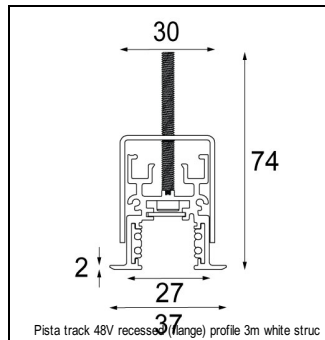

ACCESSORIES

TRACK48V

13418409	PISTA SURFACE MOUNTED LED GEAR 48V 75W (FOR SURFACE INSTALLATION) WHITE STRUC
13410709	PISTA TRACK 48V COVER 2M WHITE STRUC
13410732	PISTA TRACK 48V COVER 2M BLACK STRUC
13410609	PISTA TRACK 48V COVER 1M WHITE STRUC
13410632	PISTA TRACK 48V COVER 1M BLACK STRUC
13418332	PISTA TRACK 48V ELECTRICAL/MECHANICAL (SURFACE/SUSPENSION) CONNECTION
13418309	PISTA TRACK 48V ELECTRICAL/MECHANICAL (RECESSED FLANGE) CONNECTION 90° OUTSIDE
13419609	PISTA TRACK 48V ELECTRICAL/MECHANICAL (RECESSED FLANGE) CONNECTION 90° OUTSIDE
13419632	PISTA TRACK 48V ELECTRICAL/MECHANICAL (RECESSED FLANGE) CONNECTION 90° INSIDE
13419509	PISTA TRACK 48V ELECTRICAL/MECHANICAL (RECESSED FLANGE) CONNECTION 90° INSIDE
13419532	PISTA TRACK 48V ELECTRICAL/MECHANICAL (UP/DOWN) CONNECTION 90° WHITE STRUC
12360309	PISTA TRACK 48V ELECTRICAL/MECHANICAL (UP/DOWN) CONNECTION 90° BLACK STRUC
12360332	PISTA TRACK 48V ELECTRICAL/MECHANICAL (UP/DOWN) CONNECTION 90° OUTSIDE
13418709	PISTA TRACK 48V ELECTRICAL/MECHANICAL (SUSPENSION) CONNECTION 90° OUTSIDE
13418732	PISTA TRACK 48V ELECTRICAL/MECHANICAL (SUSPENSION) CONNECTION 90° INSIDE WHITE
13418609	PISTA TRACK 48V ELECTRICAL/MECHANICAL (SUSPENSION) CONNECTION 90° INSIDE BLACK
13418632	PISTA TRACK 48V ELECTRICAL/MECHANICAL (SURFACE) CONNECTION 90° OUTSIDE BLACK
13418232	PISTA TRACK 48V ELECTRICAL/MECHANICAL (SURFACE) CONNECTION 90° OUTSIDE WHITE
13418209	PISTA TRACK 48V ELECTRICAL/MECHANICAL (SURFACE) CONNECTION 90° INSIDE BLACK
13418132	PISTA TRACK 48V ELECTRICAL/MECHANICAL (SURFACE) CONNECTION 90° INSIDE WHITE
13418109	PISTA TRACK 48V ELECTRICAL/MECHANICAL (RECESSED) CONNECTION 180° WHITE STRUC
13418109	PISTA TRACK 48V ELECTRICAL/MECHANICAL (RECESSED) CONNECTION 180° BLACK STRUC
13419732	PISTA TRACK 48V ELECTRICAL/MECHANICAL (UP/DOWN) CONNECTION 180° WHITE STRUC
12360509	PISTA TRACK 48V ELECTRICAL/MECHANICAL (UP/DOWN) CONNECTION 180° BLACK STRUC
12360532	PISTA TRACK 48V ELECTRICAL/MECHANICAL (UP/DOWN) CONNECTION 180° WHSTR
13419009	PISTA TRACK 48V ELECTRICAL/MECHANICAL (SUSPENSION) CONNECTION 180° WHSTR
13419032	PISTA TRACK 48V ELECTRICAL/MECHANICAL (SUSPENSION) CONNECTION 180° BLSTR
13411309	PISTA TRACK 48V ELECTRICAL (SURFACE) CONNECTION 180° WHITE STRUC
13411332	PISTA TRACK 48V ELECTRICAL (SURFACE) CONNECTION 180° BLACK STRUC
13419409	PISTA TRACK 48V RECESSED (FLANGE) ENDPLATES (2) WHITE STRUC
13419432	PISTA TRACK 48V RECESSED (FLANGE) ENDPLATES (2) BLACK STRUC
13411132	PISTA TRACK 48V REC ENDPLATE (2) BLACK STRUC
12360609	PISTA TRACK 48V UP/DOWN ENDPLATES (2) WHITE STRUC
12360632	PISTA TRACK 48V UP/DOWN ENDPLATES (2) BLACK STRUC
13411009	PISTA TRACK 48V SURFACE ENDPLATE (2) WHITE STRUC
13411032	PISTA TRACK 48V SURFACE ENDPLATE (2) BLACK STRUC