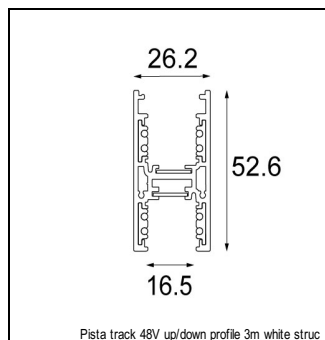

13418409	PISTA SURFACE MOUNTED LED GEAR 48V 75W (FOR SURFACE INSTALLATION) WHITE STRUC
13410709	PISTA TRACK 48V COVER 2M WHITE STRUC
13410732	PISTA TRACK 48V COVER 2M BLACK STRUC
13410609	PISTA TRACK 48V COVER 1M WHITE STRUC
13410632	PISTA TRACK 48V COVER 1M BLACK STRUC
13418332	PISTA TRACK 48V ELECTRICAL/MECHANICAL (SURFACE/SUSPENSION) CONNECTION
13418309	PISTA TRACK 48V ELECTRICAL/MECHANICAL (RECESSED FLANGE) CONNECTION 90° OUTSIDE
13419609	PISTA TRACK 48V ELECTRICAL/MECHANICAL (RECESSED FLANGE) CONNECTION 90° OUTSIDE
13419632	PISTA TRACK 48V ELECTRICAL/MECHANICAL (RECESSED FLANGE) CONNECTION 90° INSIDE
13419509	PISTA TRACK 48V ELECTRICAL/MECHANICAL (RECESSED FLANGE) CONNECTION 90° INSIDE
13419532	PISTA TRACK 48V ELECTRICAL/MECHANICAL (UP/DOWN) CONNECTION 90° WHITE STRUC
12360309	PISTA TRACK 48V ELECTRICAL/MECHANICAL (UP/DOWN) CONNECTION 90° BLACK STRUC
12360332	PISTA TRACK 48V ELECTRICAL/MECHANICAL (UP/DOWN) CONNECTION 90° OUTSIDE
13418709	PISTA TRACK 48V ELECTRICAL/MECHANICAL (SUSPENSION) CONNECTION 90° OUTSIDE
13418732	PISTA TRACK 48V ELECTRICAL/MECHANICAL (SUSPENSION) CONNECTION 90° INSIDE WHITE
13418609	PISTA TRACK 48V ELECTRICAL/MECHANICAL (SUSPENSION) CONNECTION 90° INSIDE BLACK
13418632	PISTA TRACK 48V ELECTRICAL/MECHANICAL (SURFACE) CONNECTION 90° OUTSIDE BLACK
13418232	PISTA TRACK 48V ELECTRICAL/MECHANICAL (SURFACE) CONNECTION 90° OUTSIDE WHITE
13418209	PISTA TRACK 48V ELECTRICAL/MECHANICAL (SURFACE) CONNECTION 90° INSIDE BLACK
13418132	PISTA TRACK 48V ELECTRICAL/MECHANICAL (SURFACE) CONNECTION 90° INSIDE WHITE
13418109	PISTA TRACK 48V ELECTRICAL/MECHANICAL (RECESSED) CONNECTION 180° WHITE STRUC
13418109	PISTA TRACK 48V ELECTRICAL/MECHANICAL (RECESSED) CONNECTION 180° BLACK STRUC
13419732	PISTA TRACK 48V ELECTRICAL/MECHANICAL (UP/DOWN) CONNECTION 180° WHITE STRUC
12360509	PISTA TRACK 48V ELECTRICAL/MECHANICAL (UP/DOWN) CONNECTION 180° BLACK STRUC
12360532	PISTA TRACK 48V ELECTRICAL/MECHANICAL (UP/DOWN) CONNECTION 180° WHSTR
13419009	PISTA TRACK 48V ELECTRICAL/MECHANICAL (SUSPENSION) CONNECTION 180° WHSTR
13419032	PISTA TRACK 48V ELECTRICAL/MECHANICAL (SUSPENSION) CONNECTION 180° BLSTR
13411309	PISTA TRACK 48V ELECTRICAL (SURFACE) CONNECTION 180° WHITE STRUC
13411332	PISTA TRACK 48V ELECTRICAL (SURFACE) CONNECTION 180° BLACK STRUC
13419409	PISTA TRACK 48V RECESSED (FLANGE) ENDPLATES (2) WHITE STRUC
13419432	PISTA TRACK 48V RECESSED (FLANGE) ENDPLATES (2) BLACK STRUC
13411132	PISTA TRACK 48V REC ENDPLATE (2) BLACK STRUC
12360609	PISTA TRACK 48V UP/DOWN ENDPLATES (2) WHITE STRUC
12360632	PISTA TRACK 48V UP/DOWN ENDPLATES (2) BLACK STRUC
13411009	PISTA TRACK 48V SURFACE ENDPLATE (2) WHITE STRUC
13411032	PISTA TRACK 48V SURFACE ENDPLATE (2) BLACK STRUC