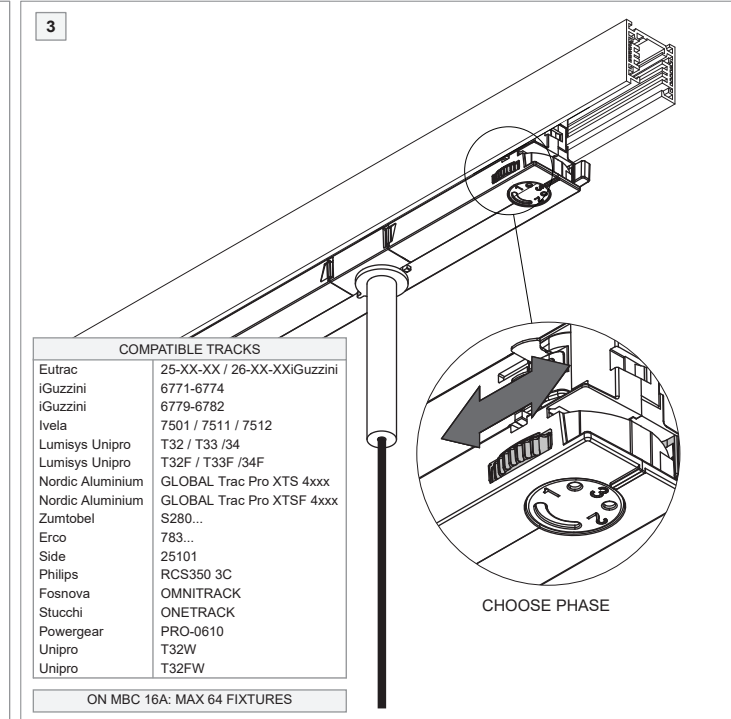

Marbul suspension track LED Casambi GI

135016XX_135017XX_135018XX

CASAMBI
www.casambi.com

Connect fixture to a Casambi network by using the Casambi App which can be downloaded from iOS App Store or Google Play Store.

LIGHT SOURCE - DO NOT TOUCH LED

Touching the LED can result in permanent damage of the light source. The light source contained in this luminaire shall only be replaced by the manufacturer or his service agent or a similar qualified person.