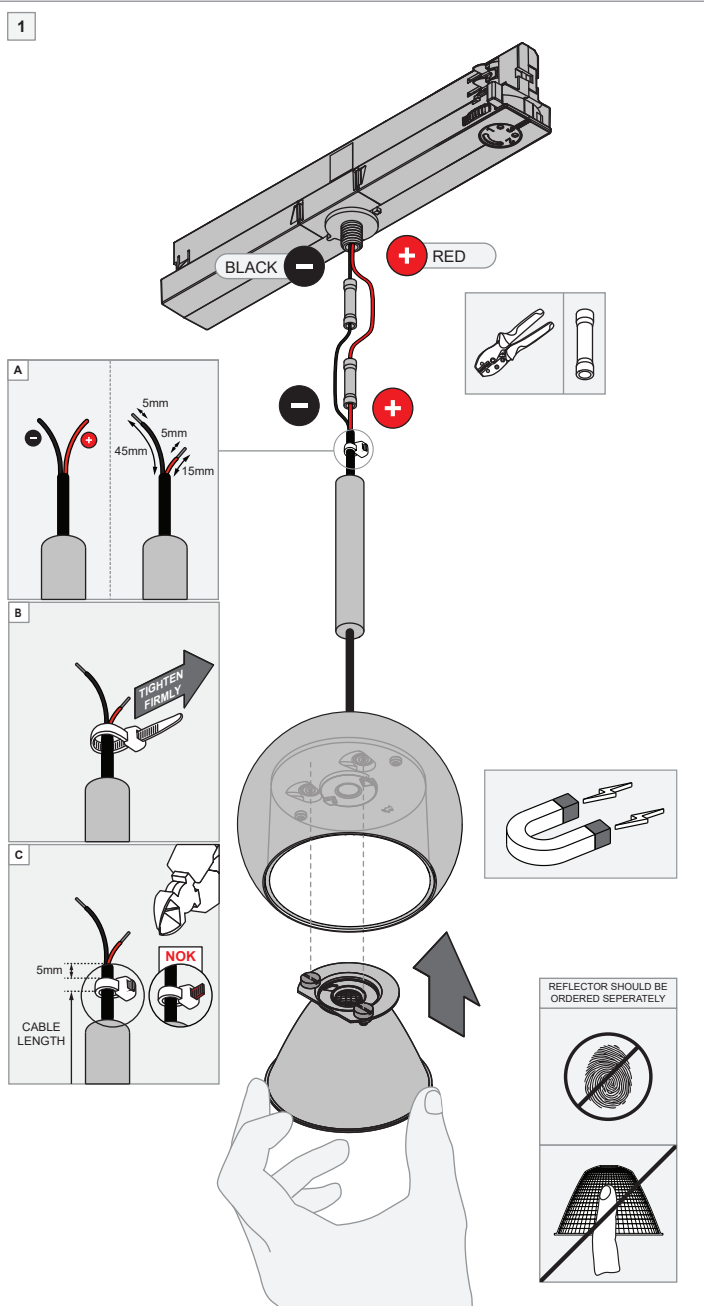

Marbul suspension track LED Casambi GI

135016XX_135017XX_135018XX

CASAMBI
www.casambi.com

Connect fixture to a Casambi network by using the Casambi App which can be downloaded from iOS App Store or Google Play Store.

LIGHT SOURCE - DO NOT TOUCH LED

Touching the LED can result in permanent damage of the light source. The light source contained in this luminaire shall only be replaced by the manufacturer or his service agent or a similar qualified person.

PREVENTING ELECTROSTATIC DAMAGE

A discharge of static electricity may damage sensitive components. Always be properly grounded when touching leads or circuitry inside the luminaire. Use a wrist strap connected by a ground cord to the housing. Avoid touching the light sources with bare hands.