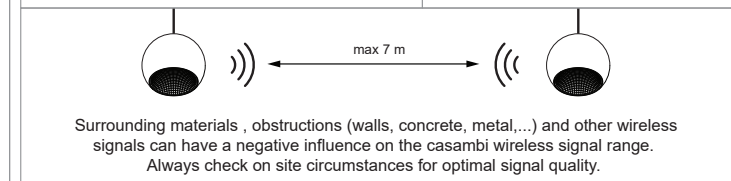

Marbul suspension track LED Casambi GI

135016XX_135017XX_135018XX

CASAMBI
www.casambi.com

Connect fixture to a Casambi network by using the Casambi App which can be downloaded from iOS App Store or Google Play Store.