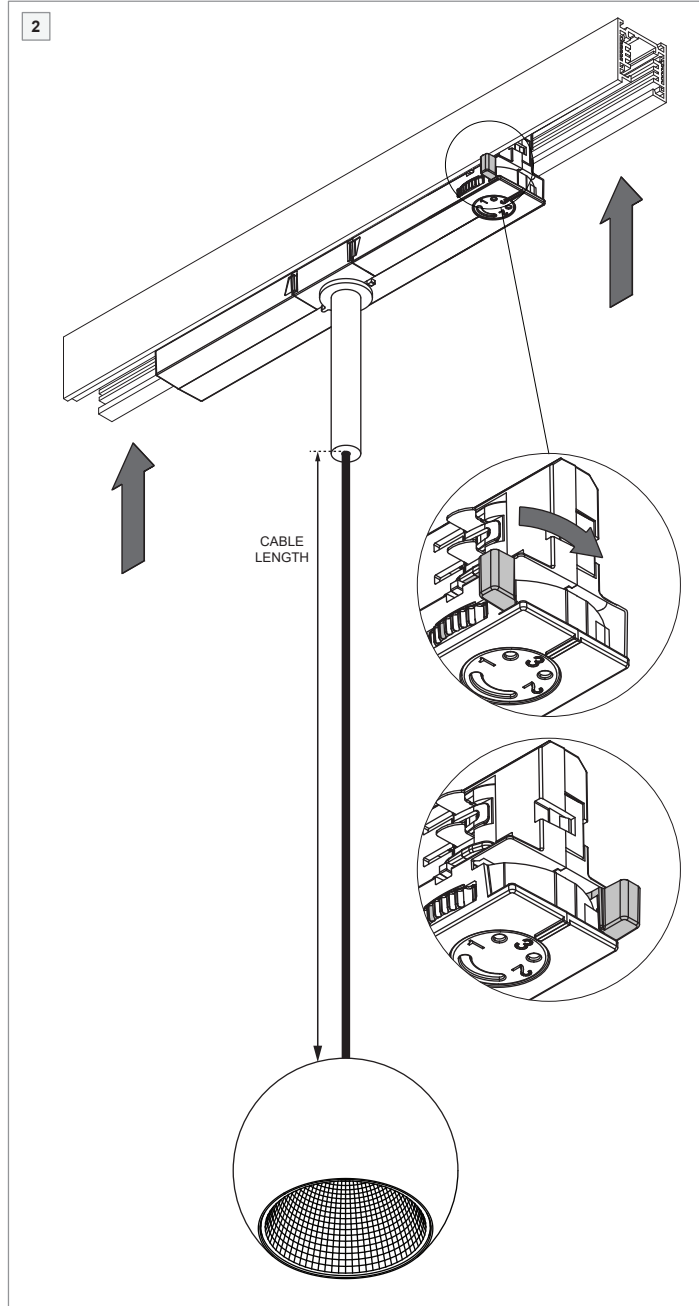

Marbul suspension track LED Casambi GI

135016XX_135017XX_135018XX

CASAMBI
www.casambi.com

Connect fixture to a Casambi network by using the Casambi App which can be downloaded from iOS App Store or Google Play Store.

LIGHT SOURCE - DO NOT TOUCH LED

Touching the LED can result in permanent damage of the light source. The light source contained in this luminaire shall only be replaced by the manufacturer or his service agent or a similar qualified person.