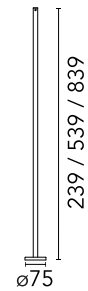

Physical

Colour	Grey
Trim	No

Electrical

Emergency type	No

Notes

During the installation and the maintenance of the fixtures it is important to be careful and avoid damages on the paint coating. Damages on the coating exposed to outdoor conditions or water, could cause corrosion.

Chemical substances affect the anticorrosion covering protection.