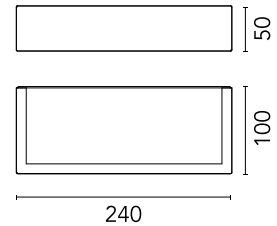

LED - Power LED - 6.4W - 489lm - 4000K - CRI> 80

LED light source included. Integrated 220-240V ON/OFF and 1-10V or DALI dimmable electrical power. Equipped with double cable gland for electrical connection.